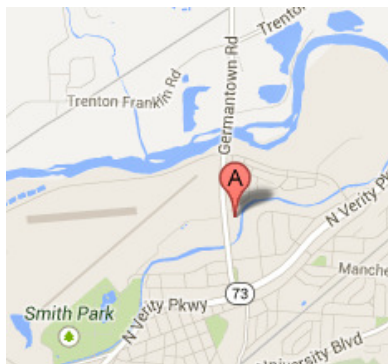

2017 Rent-A-Ring Calendar

Directions to MDTC

From the North (Dayton) on I-75
Exit 36—Rt 123 Franklin/Lebanon
R on 123-N. Follow for 1.1 miles.
L on Rt 73/Riley Blvd.
Follow Rt 73 for 4.9 miles.
R on Rt 4/GERMANTOWN Rd. for 0.5
miles to MDTC on R.

South of Middletown take I-75N
To Exit 32—Rt 122.
L at bottom of ramp on 122-W.
In 0.9 mile, R on S. Dixie Highway.
In 2.1 miles L on Manchester Rd..
R on Breiel Blvd (2nd light).
L on S. Verity (Rt 73) at T (3rd light).
R on Rt 4/GERMANTOWN Rd. for 0.5
miles to MDTC on R.